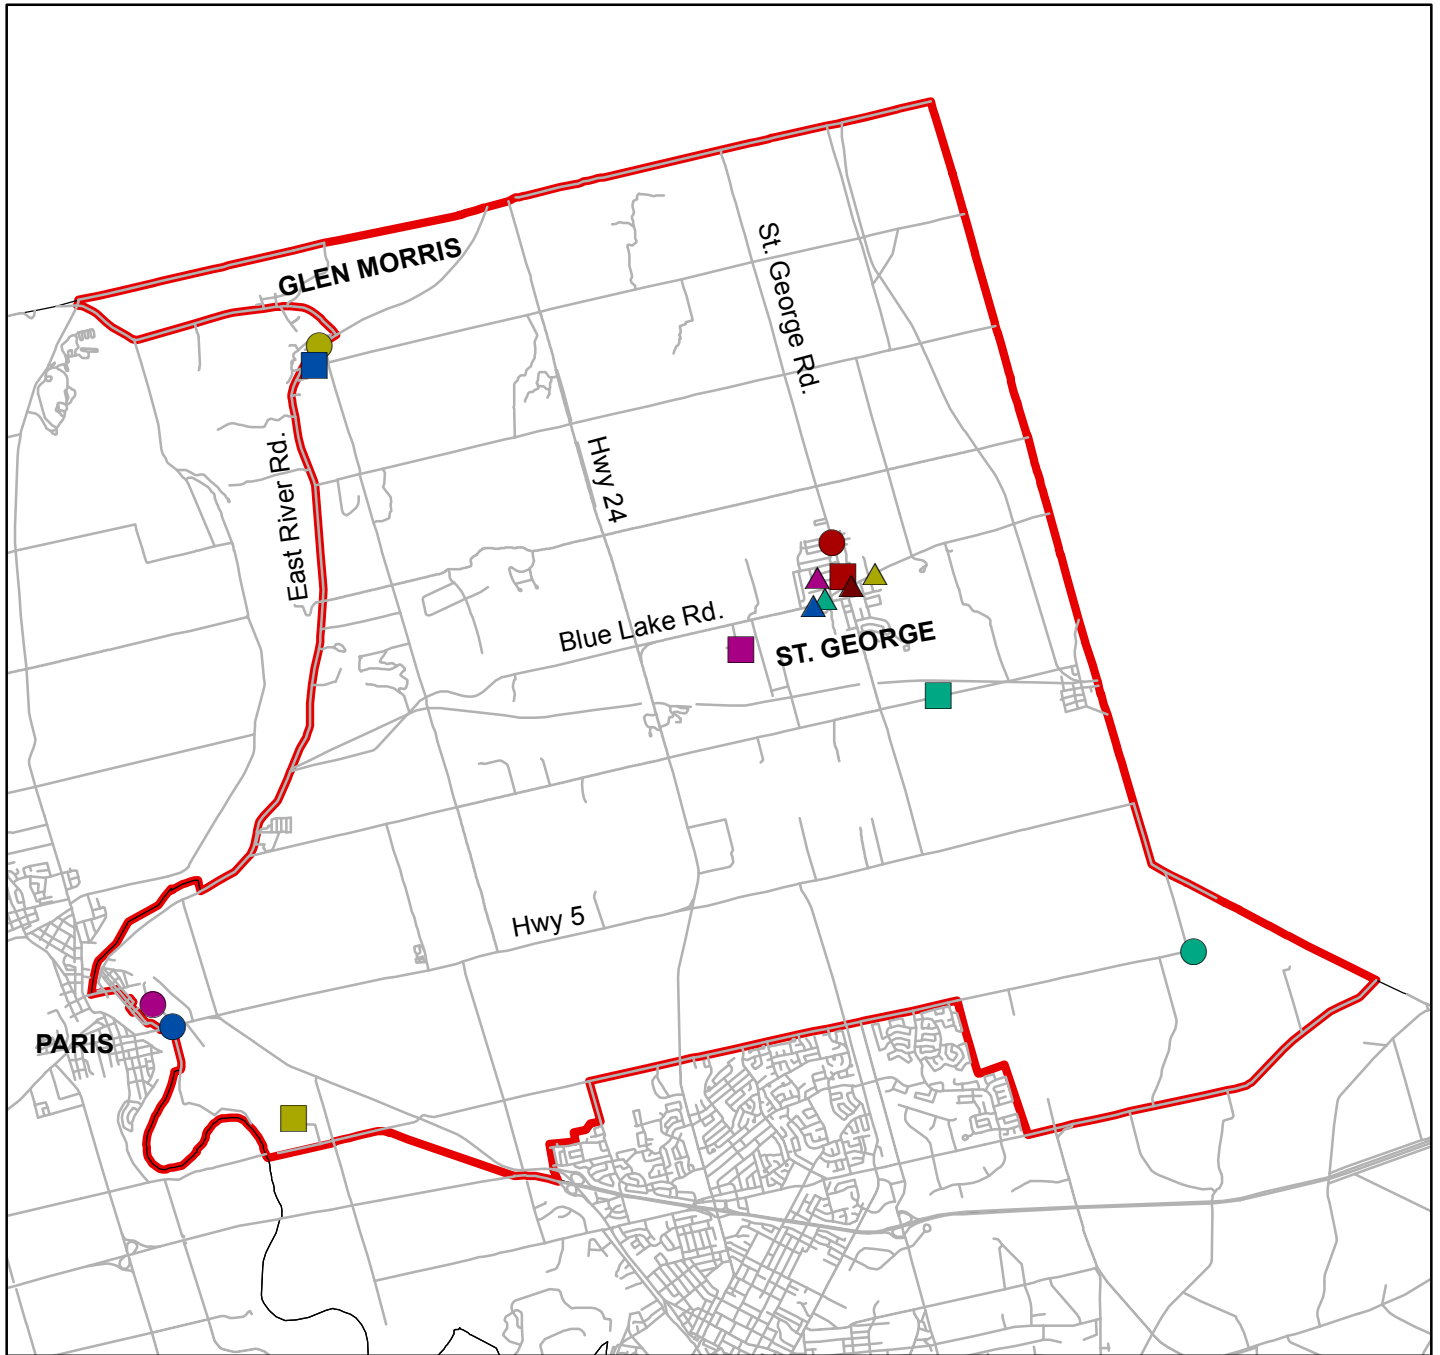

Neighbourhood: East South Dumfries

Contact Brant (July 2014)
 Projection: UTM NAD 83 Zone 17N

Neighbourhood Services

- | | | |
|---|--|--|
| ● Brant Community Services Department | ■ Creative Carriage Ltd | ▲ South Dumfries Community Centre, Brant Customer Service Office |
| ● Brant Fire Services | ■ Glen Morris Public School | ▲ St George Childrens Centre |
| ● Brantford Harlequins Rugby Football Club | ■ Kids Can Fly Brant | ▲ St George German Public School |
| ● County of Brant Public Library Glen Morris Branch | ■ Lifeguard Homecare | ▲ St. George Co-operative Nursery School |
| ● County of Brant Public Library St. George Branch | ■ PrimaCare Community Family Health Team | ▲ Village Play School |