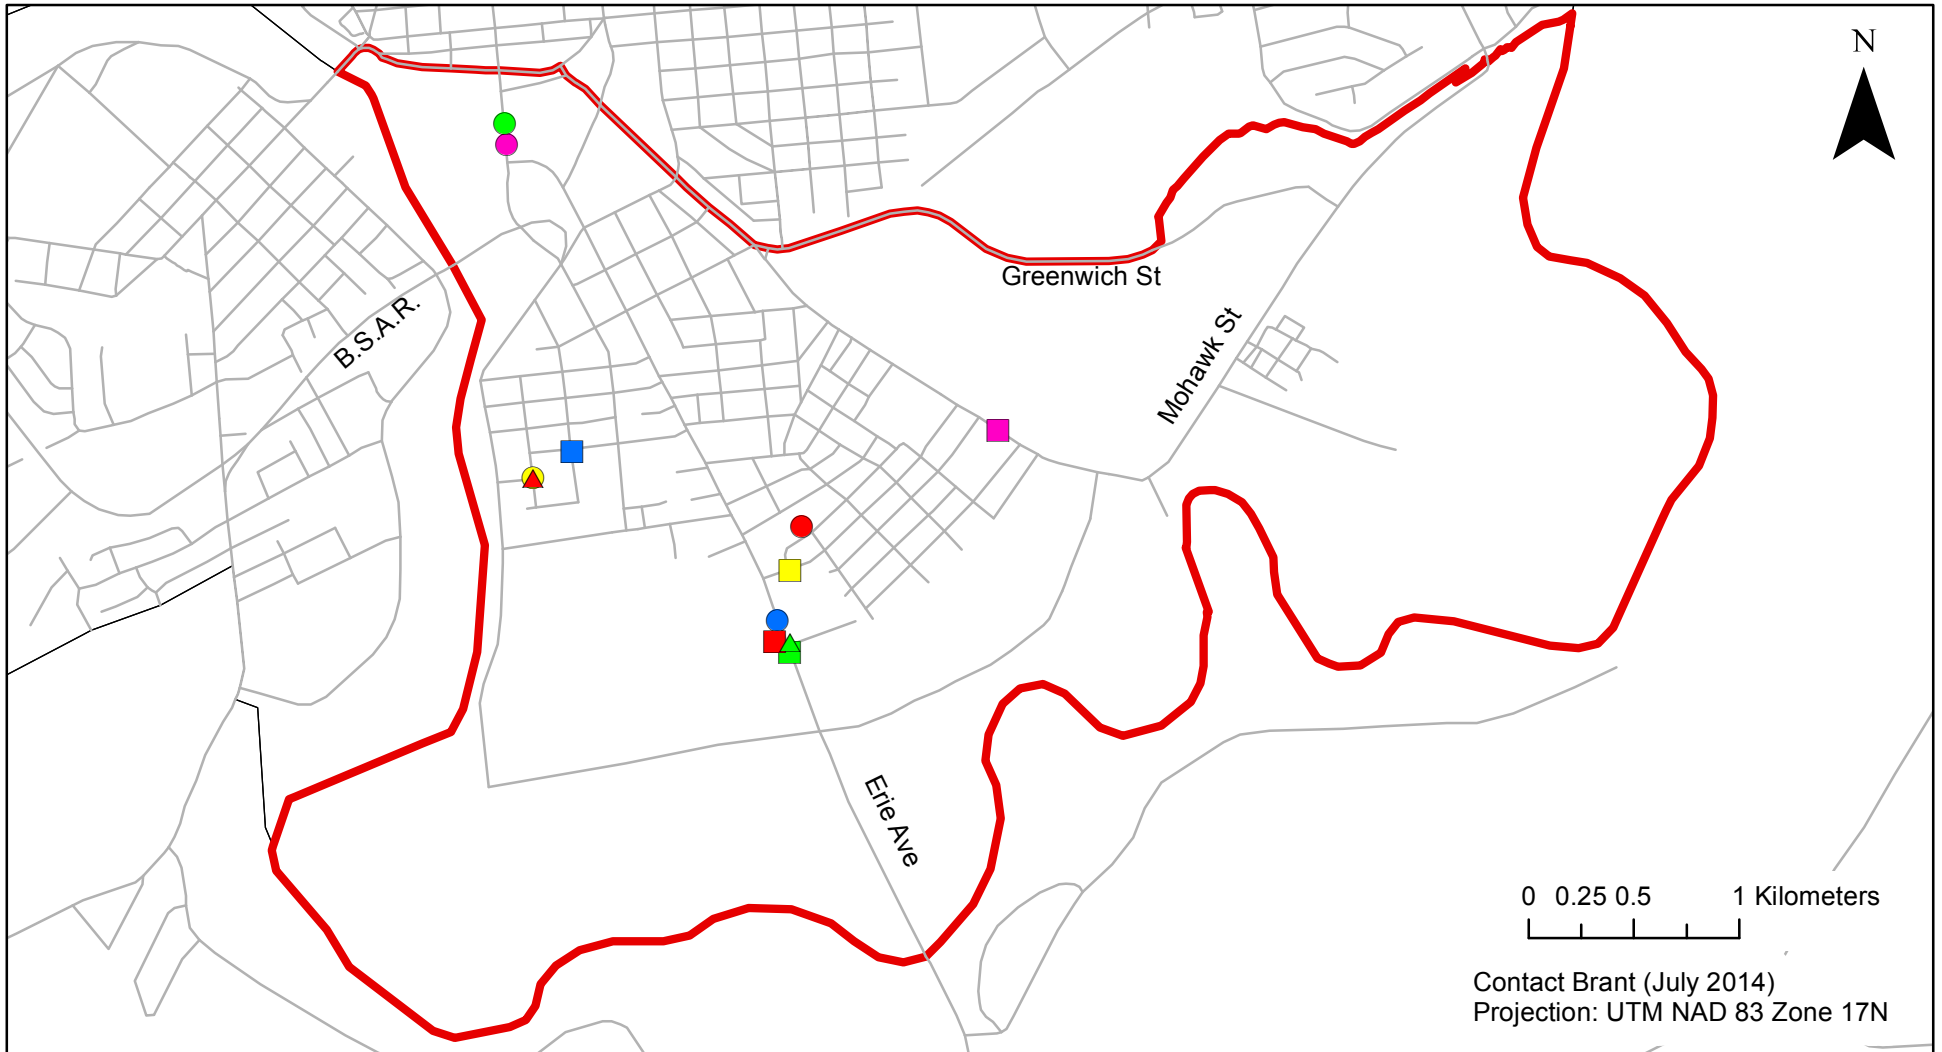

Neighbourhood: Eagle Place

Neighbourhood Services

- Arts After School Kids, Bellview-Joseph Brant School, Bellview YMCA Childcare Centre
- ▲ BCHU Family Drop-In & Breastfeeding Clinic: Slovak Village
- ▲ BCHU Family Drop-In & Breastfeeding Clinic: Stepping Stones
- Brant Family and Children's Services
- Brantford and District Civic Centre
- Doug Snooks Eagle Place Community Centre
- Earl Haig Family Fun Park
- Grand Erie District School Board
- Jean Vanier Catholic Elementary School
- Joseph Brant Learning Centre
- Princess Elizabeth School
- Woodland Cultural Centre