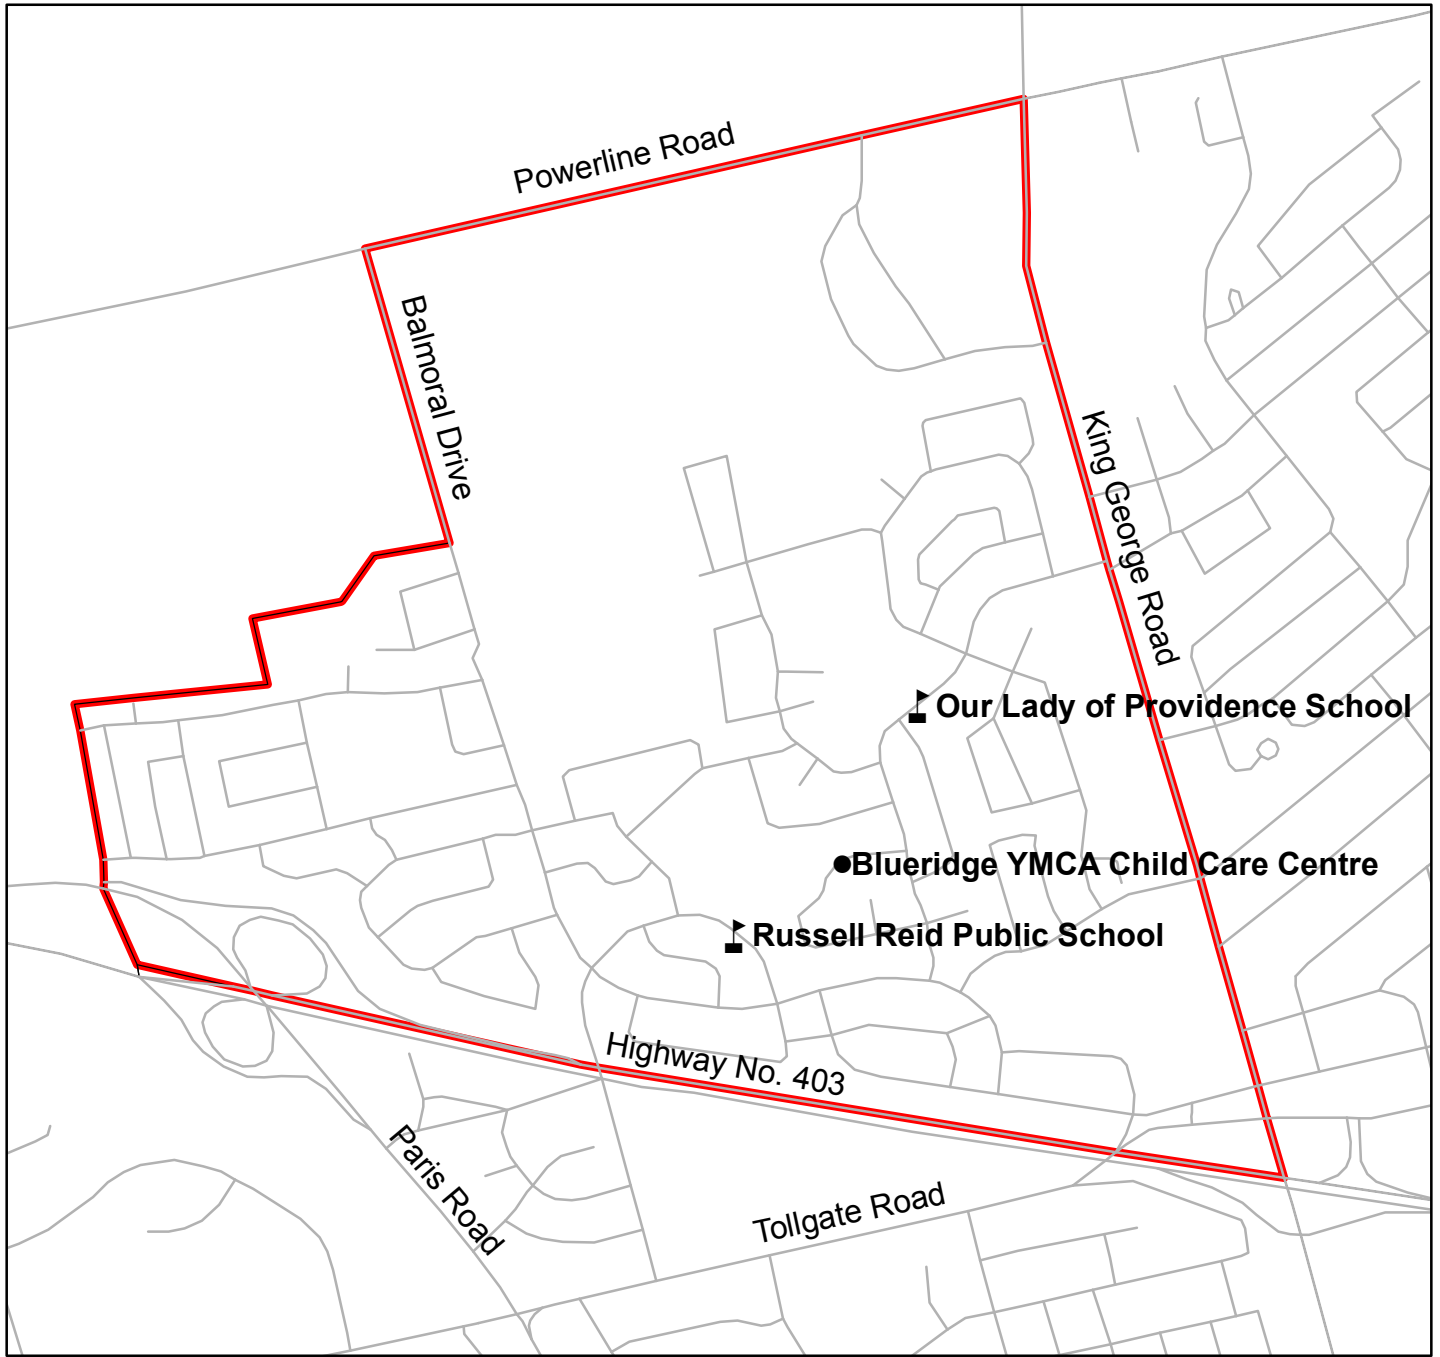

Neighbourhood: Mayfair

Contact Brant (July 2014)
Projection: UTM NAD 83 Zone 17N

0 0.25 0.5 1 Kilometers